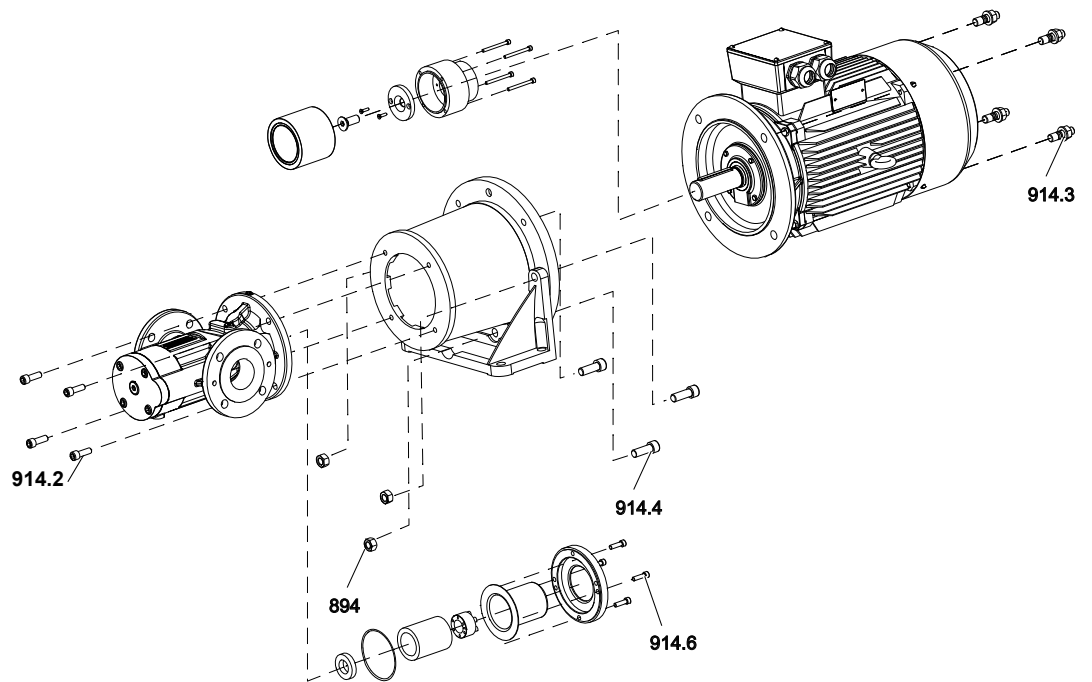

Mounting kit magnetic coupling ALP-0165 – 0280

Note The mounting kit contains only the numbered parts and is only supplied complete.

Qty.	Pos. No.	Part	Qty.	Pos. No.	Part
3	894	Hexagon nut	3	914.4	Socket screw
4	914.2	Socket screw	4	914.6	Socket screw
4	914.3	Connecting element kit			

Tab. 1: Mounting kit magnetic coupling ALP-0165 – 0280