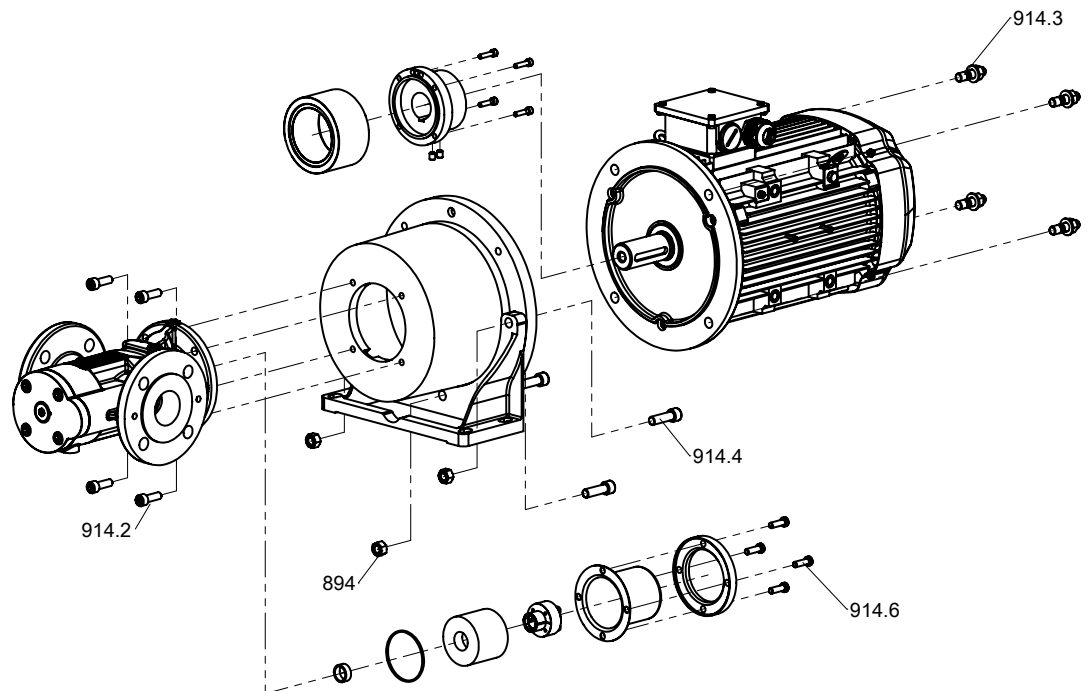

## Mounting kit magnetic coupling ALP-0055 – 0115

**Note** The mounting kit contains only the numbered parts and is only supplied complete.

Qty.	Pos. No.	Part	Qty.	Pos. No.	Part
3	<b>894</b>	Hexagon nut	3	<b>914.4</b>	Socket screw
4	<b>914.2</b>	Socket screw	4	<b>914.6</b>	Socket screw
4	<b>914.3</b>	Connecting element kit			

Tab. 1: Mounting kit magnetic coupling ALP-0055 – 0115