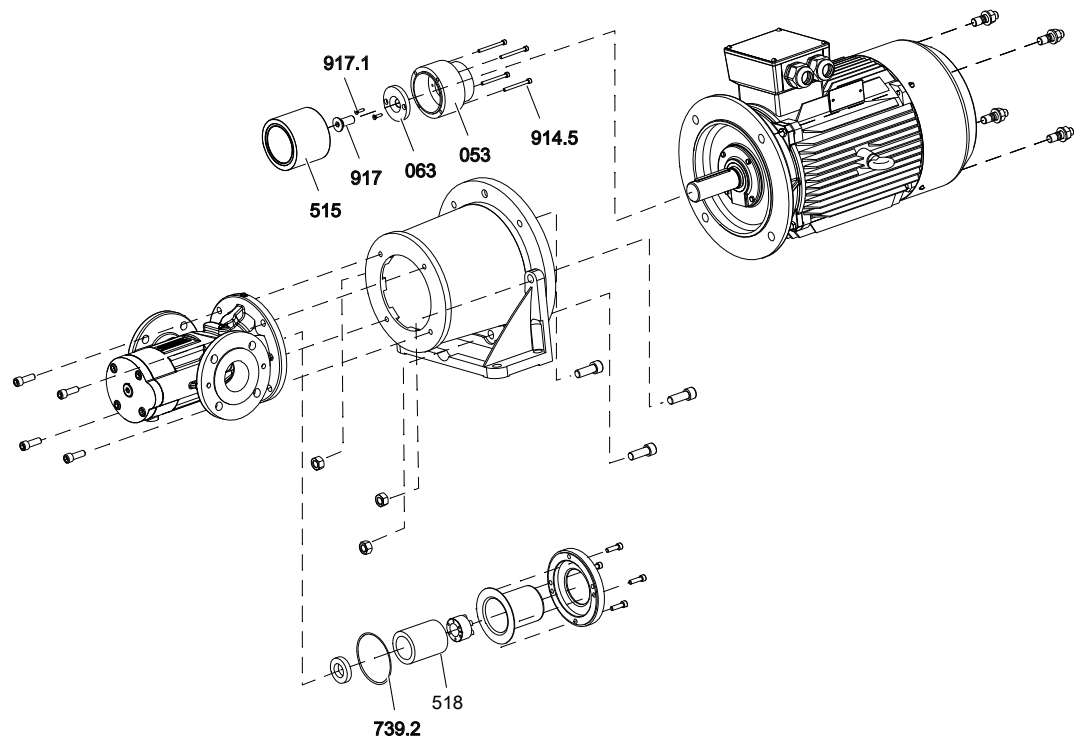

Repair kit magnetic coupling ALP-0165 – 0280

Note The repair kit contains only the numbered parts and is only supplied complete.

| Qty. | Pos. No. | Part | Qty. | Pos. No. | Part |
|------|----------|-----------------|------|----------|-------------------|
| 1 | 053 | Coupling hub | 1 | 739.2 | O-ring |
| 1 | 063 | Supporting ring | 4 | 914.5 | Socket screw |
| 1 | 515 | Outer rotor | 1 | 917 | Countersunk screw |
| 1 | 518 | Inner rotor | 2 | 917.1 | Countersunk screw |

Tab. 1: Repair kit magnetic coupling ALP-0165 – 0280