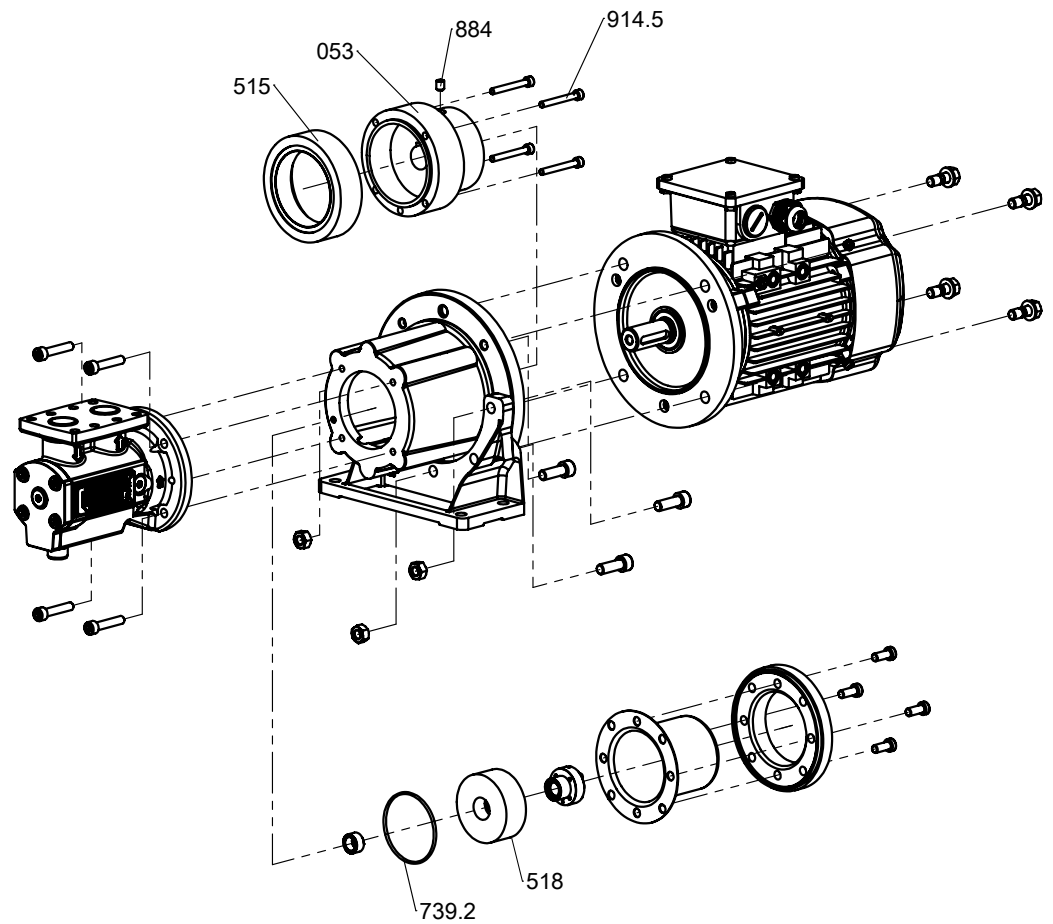

Repair kit magnetic coupling ALP-0015 – 0085

Note The repair kit contains only the numbered parts and is only supplied complete.

Qty.	Pos. No.	Part	Qty.	Pos. No.	Part
1	053	Coupling hub	1	739.2	O-ring
1	515	Outer rotor	1	884	Threaded pin
1	518	Inner rotor	4	914.5	Socket screw

Tab. 1: Repair kit magnetic coupling ALP-0015 – 0085